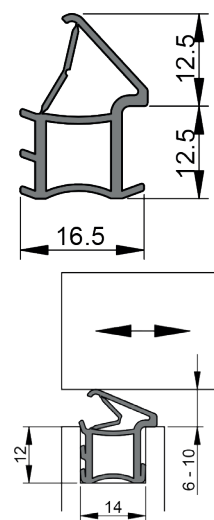

ZD Slide 12/12

- / rebated sliding door perimeter seal
- / suitable for sound insulation
- / suitable for smoke sealing

TECHNICAL DATA

Application	timber and metal frame rebates
Gasket material	silicone

DIMENSIONS

Width x height	16.5 x 25 mm
Fitting tolerance range	6 - 10 mm
Standard lengths	per meter

FIXING

Fixing	into a groove in the sliding door frame
--------	---

COLORS

Grey

ART.NO.

210