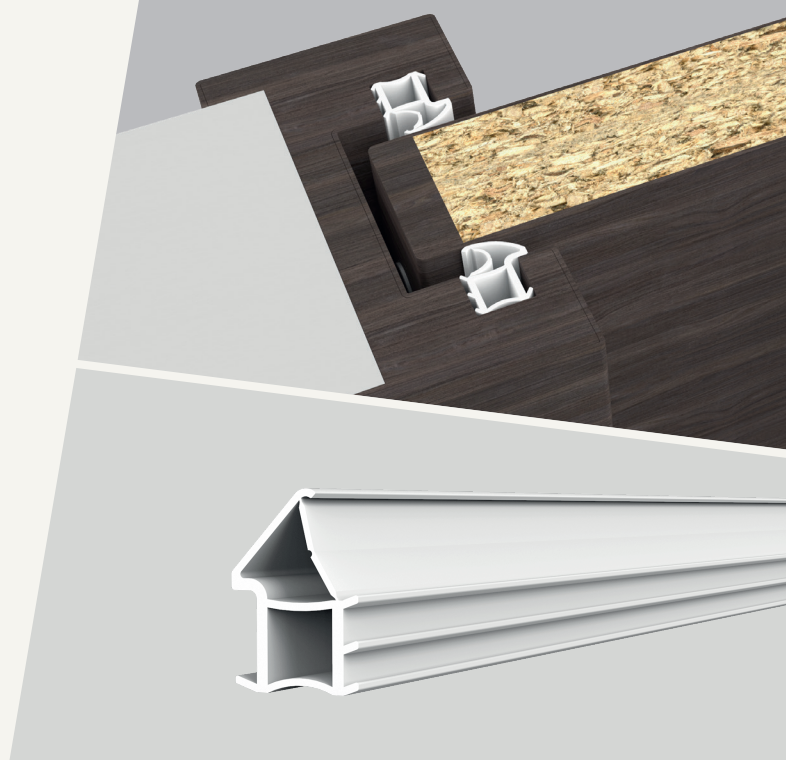

ZD Slide 12/12

- / rebated sliding door perimeter seal
- / suitable for sound insulation
- / suitable for smoke sealing

TECHNICAL DATA

Application	timber and metal frame rebates
Gasket material	silicone

DIMENSIONS

Width x height	16.5 x 25 mm
Fitting tolerance range	6 - 10 mm
Standard lengths	per meter

FIXING

Fixing	into a groove in the sliding door frame
--------	---

COLORS

Grey

ART.NO.

210